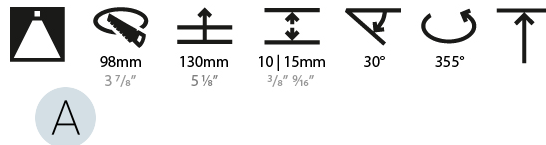

PHYSICAL

Shape: Round
Diameter (mm): 107
Diameter (in): 4 3/16
Height (mm): 112
Height (in): 4 7/16
Ceiling Thickness (mm): 10 / 12.5 / 15
Ceiling Thickness (in): 3/8 or 1/2 or 9/16
Min. Recessing Depth (mm): 130
Min. Recessing Depth (in): 5 1/8
Light Distribution: Adjustable / Downlight
Weight (kg): 0.484
Weight (lbs): 1.07
Fixture Finish: SSR / BKV / CWI / CRY / HAB / LAG / UFT / ITA / RUA / RUR / MIC / FTG / MYG / TWT / LOD / PUS / FRO / FUP / KIA / POP / BLS / SPG / MEY / GOH / GUM / CHC / COM / ABZ / JAG / OBR / MOS / ROR
Fixture Material: Aluminum Die Cast
Cut-out Measurements: 98mm / 3 7/8"

ELECTRICAL

Lamp Type: LED (Zhaga Standard)
Input Wattage (W): 16.5
Total Output Wattage (W): 14
Dimming: Tri-Mode (Non-Dimming and Phase Dimming (120Vac only) and 0-10V Dimming)
Driver Included: No
Driver Location: Recessed Housing
Driver Type: Constant Current - Universal
Driver Class: Class 2
Housing: See components
Input Voltage (V): 120 - 277
Constant Current (MA): 500

LED

Number of LEDs: 1
Color Temperature (°K): 2700 / 3000 / 3500 / 4000
Max. Delivered Lumen (lm): 1140 / 1180 / 1245 / 1270
Nominal Lumen (lm): 1386 / 1438 / 1511 / 1542
CRI: >90 CRI
Lamp Life (hrs): 50000

OPTICAL

Reflector: 14 / 18 / 42
Adjustability: Rotational 355°, Tilt 30°

RATINGS AND CERTIFICATIONS

Certified By: Certified for North American Standards
IP rating: IP54