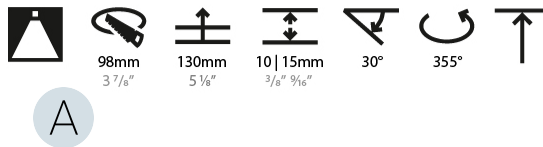

PHYSICAL

Shape: Round
Diameter (mm): 107
Diameter (in): 4 3/16
Height (mm): 112
Height (in): 4 7/16
Ceiling Thickness (mm): 10 / 12.5 / 15
Ceiling Thickness (in): 3/8 or 1/2 or 9/16
Min. Recessing Depth (mm): 130
Min. Recessing Depth (in): 5 1/8
Light Distribution: Adjustable / Downlight
Weight (kg): 0.46
Weight (lbs): 1.01
Fixture Finish: SSR / BKV / CWI / CRY / HAB / LAG / UFT / ITA / RUA / RUR / MIC / FTG / MYG / TWT / LOD / PUS / FRO / FUP / KIA / POP / BLS / SPG / MEY / GOH / GUM / CHC / COM / ABZ / JAG / OBR / MOS / ROR
Fixture Material: Aluminum Die Cast
Cut-out Measurements: 98mm / 3 7/8"

ELECTRICAL

Lamp Type: LED (Zhaga Standard)
Input Wattage (W): 16.5
Total Output Wattage (W): 14
Dimming: Tri-Mode (Non-Dimming and Phase Dimming (120Vac only) and 0-10V Dimming)
Driver Included: No
Driver Location: Recessed Housing
Driver Type: Constant Current - Universal
Driver Class: Class 2
Housing: See components
Input Voltage (V): 120 - 277
Constant Current (MA): 500

LED

Number of LEDs: 1
Color Temperature (°K): 2700 / 3000 / 3500 / 4000
Max. Delivered Lumen (lm): 930 / 960 / 1009 / 1030
Nominal Lumen (lm): 1386 / 1438 / 1511 / 1542
CRI: >90 CRI
Lamp Life (hrs): 50000

OPTICAL

Reflector: 20 / 40 / 60
Adjustability: Rotational 355°, Tilt 30°

RATINGS AND CERTIFICATIONS

Certified By: Certified for North American Standards
IP rating: IP20